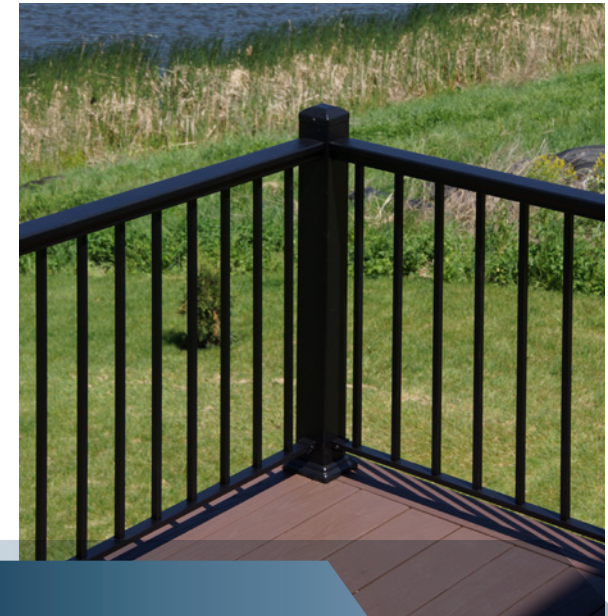

PRECISION GRADE PRODUCTS

kadenzrailing.com

FOLLOW US @kadenz_aluminum_railing

Ph: 651-770-0400

Sales / Distribution inquiries: Mike Kunard 612-741-4310